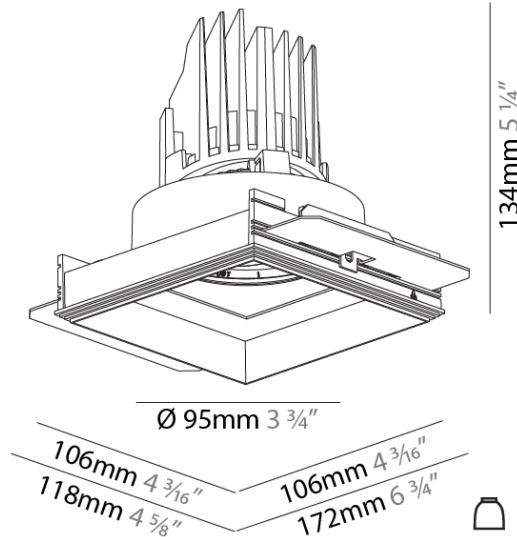

ELECTRICAL
Lamp Type: LED (Zhaga Standard)
Input Wattage (W): 15.5
Total Output Wattage (W): 14.5
Dimming: Tri-Mode (Non-Dimming and Phase Dimming (120Vac only) and 0-10V Dimming)
Driver Included: No
Driver Location: Recessed Housing
Driver Type: Constant Current - Universal
Driver Class: Class 2
Housing: See components
Input Voltage (V): 120 - 277
Constant Current (MA): 500

LED
Number of LEDs: 1
Color Temperature (°K): 2700 / 3000 / 3500 / 4000
Max. Delivered Lumen (lm): 940 / 980 / 1029 / 1050
Nominal Lumen (lm): 1386 / 1438 / 1511 / 1542
CRI: >90 CRI
Efficiency (%): 87.9 / 88.4 / 87.9
Lamp Life (hrs): 50000
Upon Request: RGB-W Tunable White Special Color Temperature
Special LED

OPTICAL
Reflector: 20 / 40 / 60
Adjustability: Rotational 355°; Tilt 30°
Upon Request: Special Beam Angles

Available for international specifications by adding "INT" at the end of the existing Model #. For assistance on 'custom' specifications, contact zteam@zaneen.com.
In a constant effort to supply the best product, we reserve the right to change specifications or materials without notice. The most recent specification sheets are found at zaneen.com
IP rating: IP20